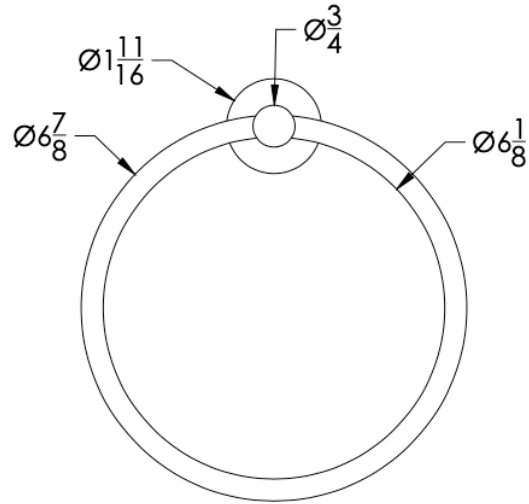

COLLECTION AVIATOR

TOWEL RING

Model	Product	Finishes Available
AVI-TWR1	Towel Ring	Multiple finishes available. Over 23 finishes to choose from.

FINISHES

Polished (-P)	Antique Copper (-ACOP)	Polished Gold (-PGLD)
Brushed (-B)	Polished Brass (-PBRS)	Brushed Copper (-BCOP)
Brushed Gold (-BGLD)	Matte White (-WHT)	Brushed Rose Gold (-BRGD)
Matte Black (-BLK)	Brushed Modern Bronze (-BMBRZ)	Brushed Black (-BRBLK)
Oil Rubbed Bronze (-ORB)	Glossy White (-GWHT)	Polished Black (-PBLK)
Brushed Brass (-BBRS)	Polished Rose Gold (-PRGD)	Antique Nickel (-ANKL)
Brushed Bronze (-BBRZ)	Unlacquered Brass (-UBRS)	Black Nickel (-NKBL)
Antique Brass (-ABRS)	Polished Nickel (-PNKL)	

Dimensions in inches

FRONT

TOP

SIDE

NOTE: Dimensions subject to change without notice.